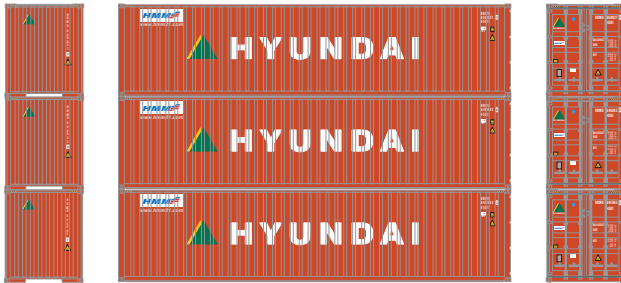

RTR HO 40' High-Cube Container

Orders Due: 02.25.22

ETA: March 2023

Hyundai

ATH28387

HDMU (3)

Wan Hai

ATH29171