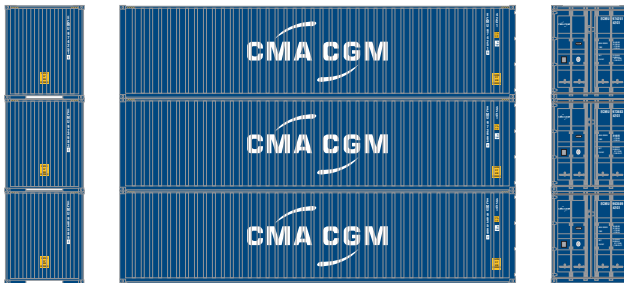

CMA-CGM

ATH28371

ECMU (3)