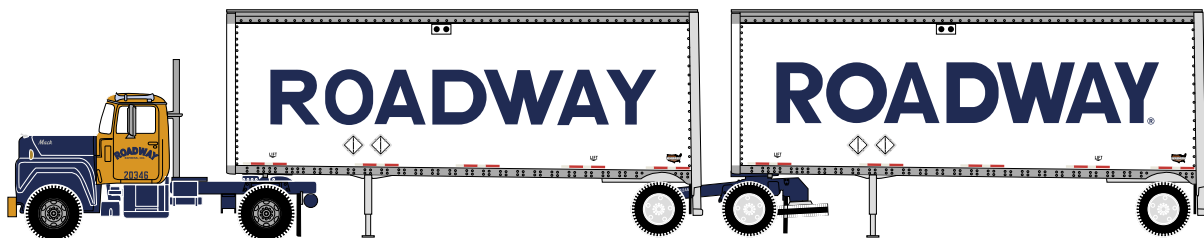

Announced: 1-3-06
Orders Due: 1-31-06
ETA: May 2006

Mack "R" with Doubles

___ 93136 Advance

\$24.98

___ 93137 Roadway with smooth side trailers

\$25.98

___ 93138 Roadway with exterior post trailers

\$25.98

___ 93139 Murphy

\$24.98

___ 93140 Smith

\$24.98

UPC 797534 931xx

Athearn Trains • 1550 Glenn Curtiss Street • Carson, CA • 90746
310-763-7140 • fax 310-763-7449 • www.athearn.com

Mack and Mack Bulldog Logo are registered Trademarks of Mack Trucks, Inc. © Copyright 1996-2004 Mack Trucks, Inc. All rights reserved.