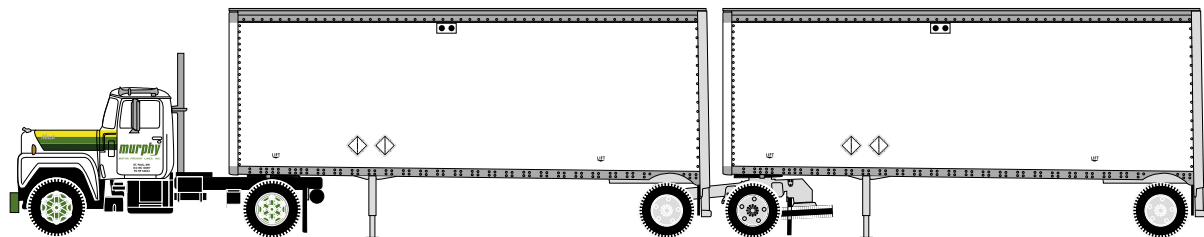

Announced: 1-3-06
Orders Due: 1-31-06
ETA: May 2006

Mack "R" with Doubles

___ 93136 Advance

\$24.98

___ 93137 Roadway with smooth side trailers

\$25.98

___ 93138 Roadway with exterior post trailers

\$25.98

___ 93139 Murphy

\$24.98

___ 93140 Smith

\$24.98

UPC 797534 931xx

Athearn Trains • 1550 Glenn Curtiss Street • Carson, CA • 90746
310-763-7140 • fax 310-763-7449 • www.athearn.com

Mack and Mack Bulldog Logo are registered Trademarks of Mack Trucks, Inc. © Copyright 1996-2004 Mack Trucks, Inc. All rights reserved.