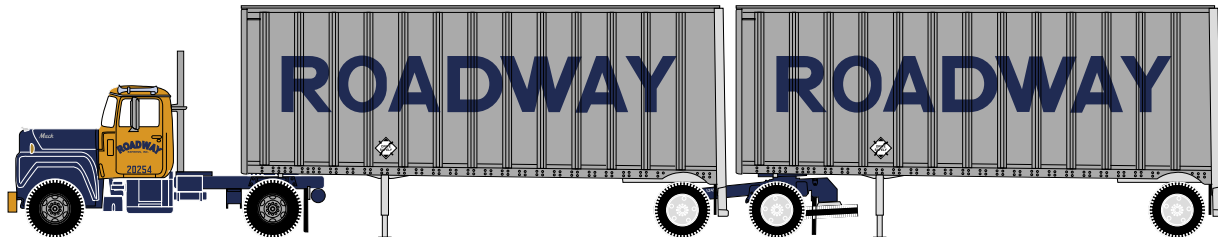

Announced: 1-3-06
Orders Due: 1-31-06
ETA: May 2006

Mack "R" with Doubles

___ 93136 Advance

\$24.98

___ 93137 Roadway with smooth side trailers

\$25.98

___ 93138 Roadway with exterior post trailers

\$25.98

___ 93139 Murphy

\$24.98

___ 93140 Smith

\$24.98

UPC 797534 931xx

Athearn Trains • 1550 Glenn Curtiss Street • Carson, CA • 90746
310-763-7140 • fax 310-763-7449 • www.athearn.com

Mack and Mack Bulldog Logo are registered Trademarks of Mack Trucks, Inc. © Copyright 1996-2004 Mack Trucks, Inc. All rights reserved.