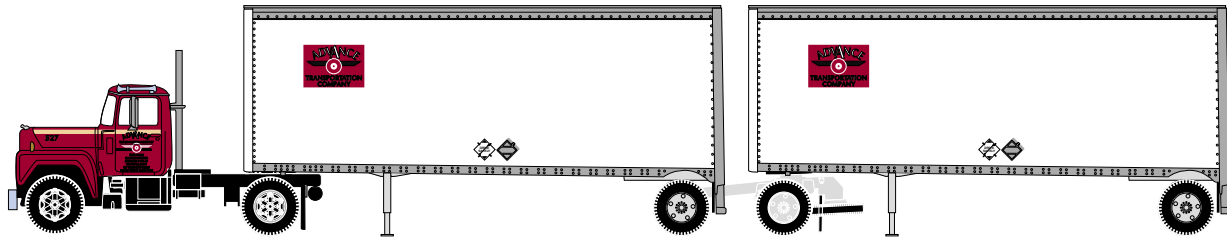

Announced: 1-3-06
Orders Due: 1-31-06
ETA: May 2006

Mack "R" with Doubles

___ 93136 Advance

\$24.98

___ 93137 Roadway with smooth side trailers

\$25.98

___ 93138 Roadway with exterior post trailers

\$25.98