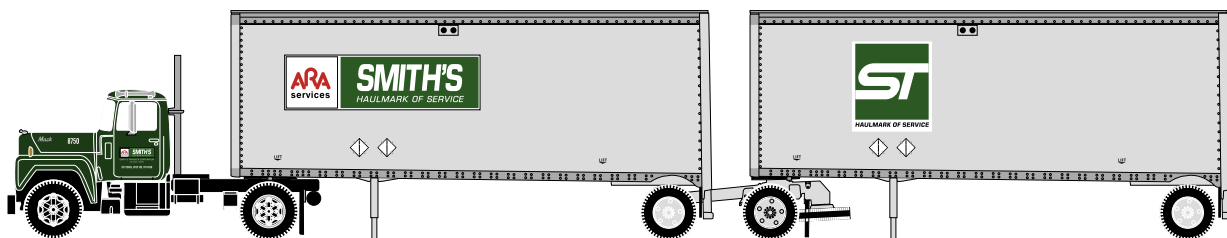

Announced: 1-3-06
Orders Due: 1-31-06
ETA: May 2006

Mack "R" with Doubles

___ 93136 Advance

\$24.98

___ 93137 Roadway with smooth side trailers

\$25.98

___ 93138 Roadway with exterior post trailers

\$25.98

___ 93139 Murphy

\$24.98

___ 93140 Smith

\$24.98

UPC 797534 931xx

Athearn Trains • 1550 Glenn Curtiss Street • Carson, CA • 90746
310-763-7140 • fax 310-763-7449 • www.athearn.com

Mack and Mack Bulldog Logo are registered Trademarks of Mack Trucks, Inc. © Copyright 1996-2004 Mack Trucks, Inc. All rights reserved.