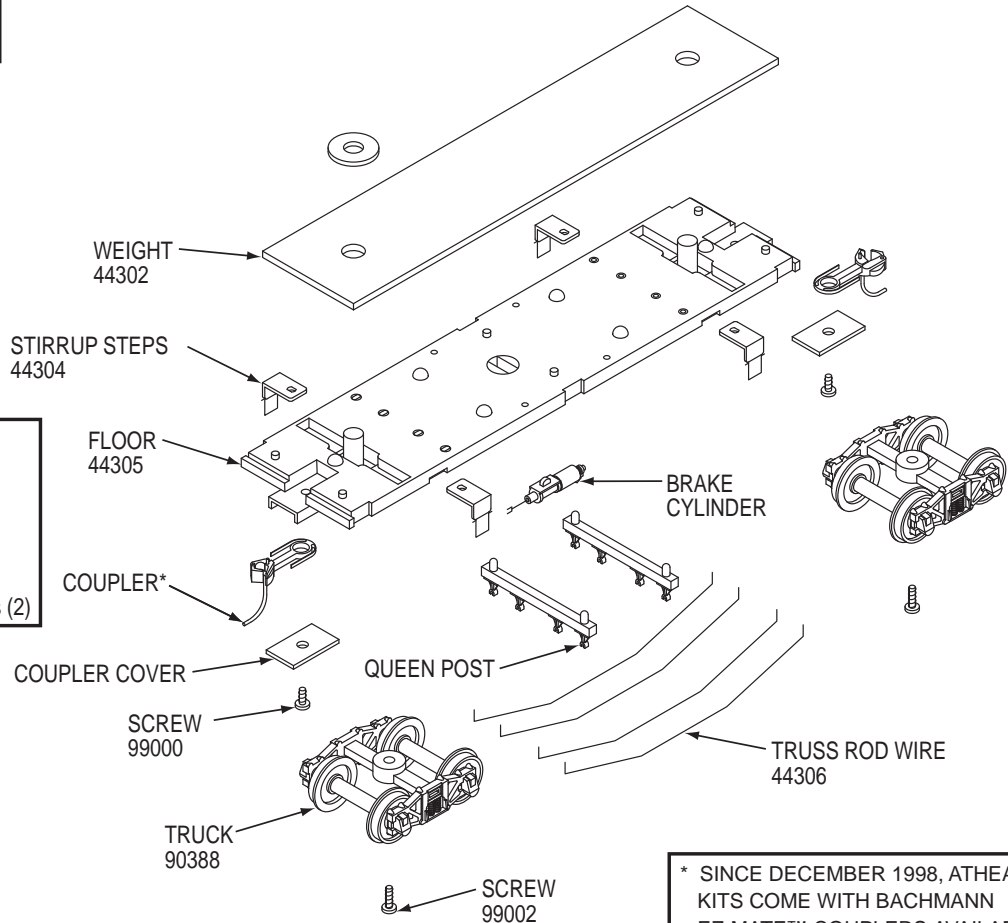

36' STOCK CAR

www.athearn.com

Athearn, Inc.
1550 Glenn Curtiss
Carson CA 90746

If you are missing parts please call
(310) 763-7140 ext 107 or E-mail
parts@athearn.com

PART SET #1
44336
Set Includes:
Roofwalk
Door Guides (4)

PART SET #2
44303
Set Includes:
Queen Posts (2)
Brake Cylinder
Brake Wheel
Coupler Cover Plates (2)

* SINCE DECEMBER 1998, ATHEARN KITS COME WITH BACHMANN EZ-MATE™ COUPLERS, AVAILABLE FROM ANY HOBBY SHOP.