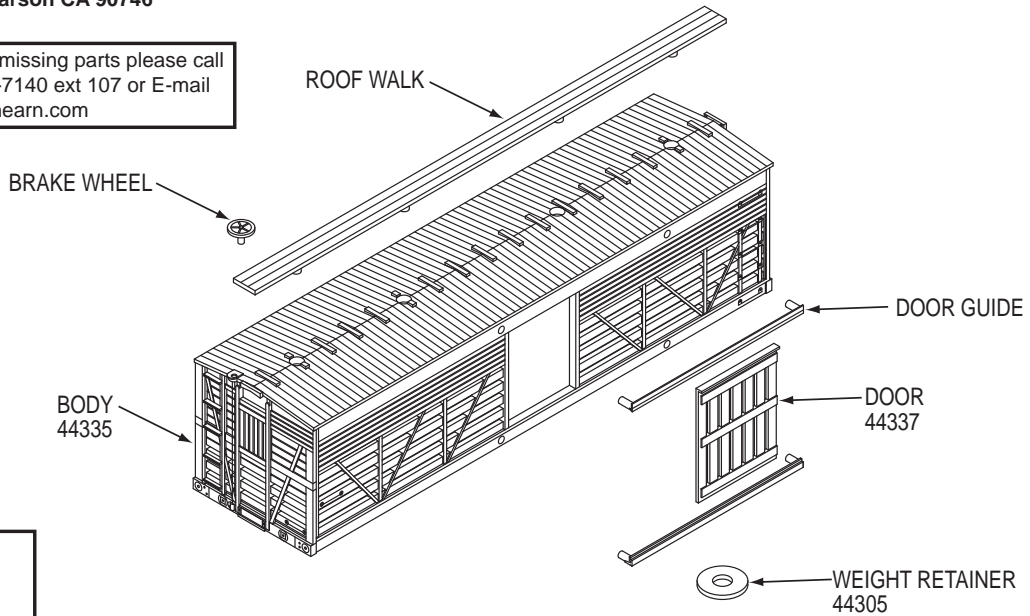

36' STOCK CAR

www.athearn.com

Athearn, Inc.
1550 Glenn Curtiss
Carson CA 90746

If you are missing parts please call
(310) 763-7140 ext 107 or E-mail
parts@athearn.com

PART SET #1
44336
Set Includes:
Roofwalk
Door Guides (4)

PART SET #2
44303
Set Includes:
Queen Posts (2)
Brake Cylinder
Brake Wheel
Coupler Cover Plates (2)

* SINCE DECEMBER 1998, ATHEARN KITS COME WITH BACHMANN EZ-MATE™ COUPLERS, AVAILABLE FROM ANY HOBBY SHOP.