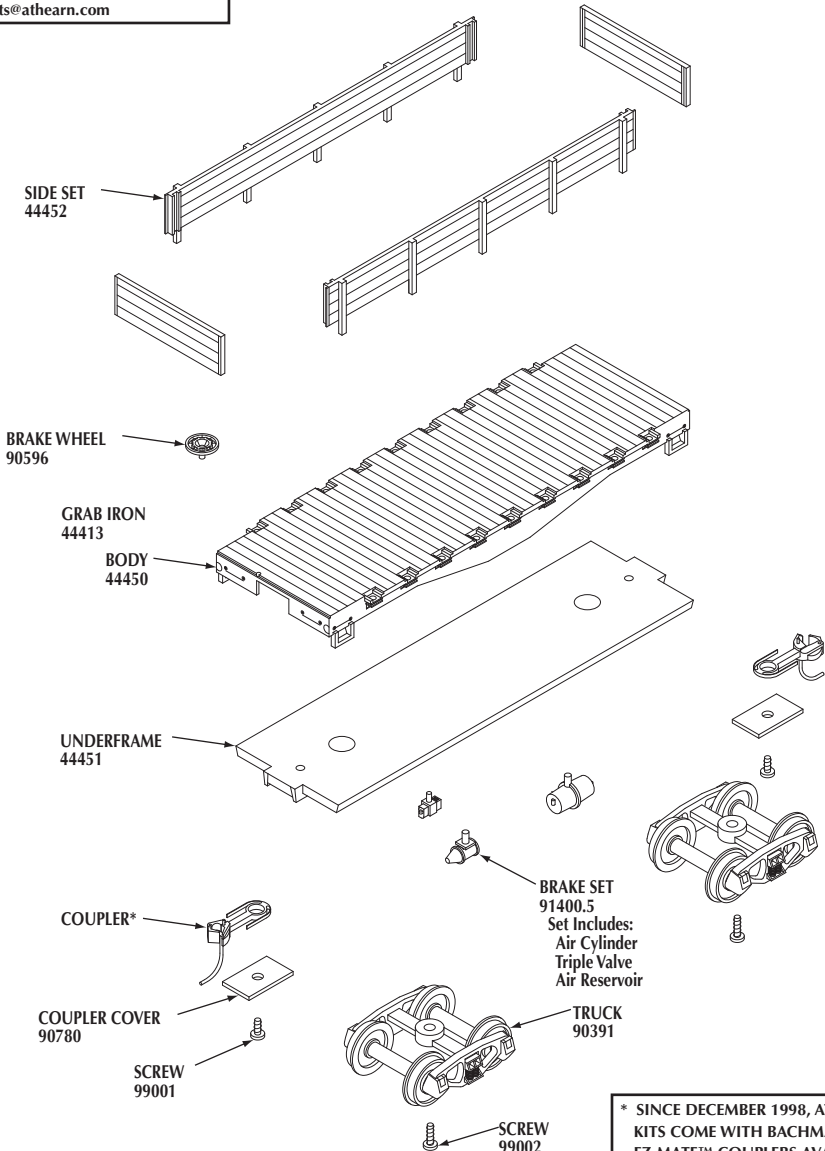

30' FLAT CAR

www.athearn.com

Athearn, Inc.
1550 Glenn Curtiss
Carson CA 90746

If you are missing parts please call
(310) 763-7140 ext 107 or E-mail
parts@athearn.com

* SINCE DECEMBER 1998, ATHEARN KITS COME WITH BACHMANN EZ-MATE™ COUPLERS, AVAILABLE FROM ANY HOBBY SHOP.