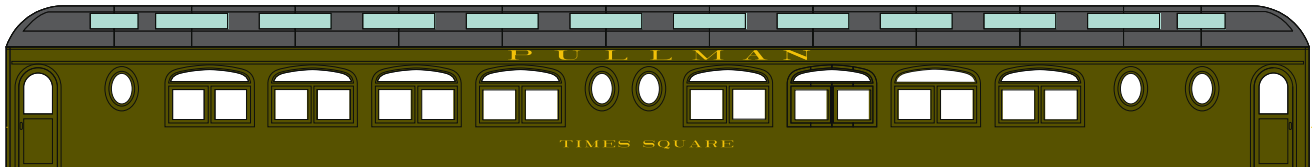

85' PULLMAN PALACE

- ___ 85301 COMBINE GREAT NORTHERN ORIENTAL LIMITED \$24.98
- ___ 85302 COMBINE OVERLAND \$24.98*
- ___ 85303 COMBINE PENNSYLVANIA BROADWAY LIMITED \$24.98
- ___ 85304 COMBINE SOUTHERN CRESCENT LIMITED \$24.98

- ___ 85341 SLEEPER #1 GREAT NORTHERN ORIENTAL LIMITED \$24.98
- ___ 85342 SLEEPER #1 OVERLAND \$24.98*
- ___ 85343 SLEEPER #1 PENNSYLVANIA BROADWAY LIMITED \$24.98
- ___ 85344 SLEEPER #1 SOUTHERN CRESCENT LIMITED \$24.98
- ___ 85361 SLEEPER #2 GREAT NORTHERN ORIENTAL LIMITED \$24.98
- ___ 85362 SLEEPER #2 OVERLAND \$24.98*
- ___ 85363 SLEEPER #2 PENNSYLVANIA BROADWAY LIMITED \$24.98
- ___ 85364 SLEEPER #2 SOUTHERN CRESCENT LIMITED \$24.98