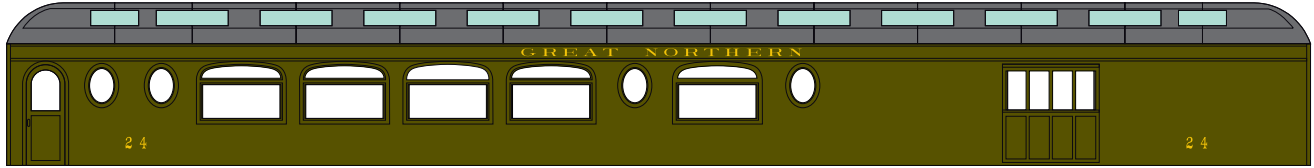

85' PULLMAN PALACE

- ___ 85301 COMBINE GREAT NORTHERN ORIENTAL LIMITED \$24.98
- ___ 85302 COMBINE OVERLAND \$24.98*
- ___ 85303 COMBINE PENNSYLVANIA BROADWAY LIMITED \$24.98
- ___ 85304 COMBINE SOUTHERN CRESCENT LIMITED \$24.98

- ___ 85341 SLEEPER #1 GREAT NORTHERN ORIENTAL LIMITED \$24.98
- ___ 85342 SLEEPER #1 OVERLAND \$24.98*
- ___ 85343 SLEEPER #1 PENNSYLVANIA BROADWAY LIMITED \$24.98
- ___ 85344 SLEEPER #1 SOUTHERN CRESCENT LIMITED \$24.98
- ___ 85361 SLEEPER #2 GREAT NORTHERN ORIENTAL LIMITED \$24.98
- ___ 85362 SLEEPER #2 OVERLAND \$24.98*
- ___ 85363 SLEEPER #2 PENNSYLVANIA BROADWAY LIMITED \$24.98
- ___ 85364 SLEEPER #2 SOUTHERN CRESCENT LIMITED \$24.98