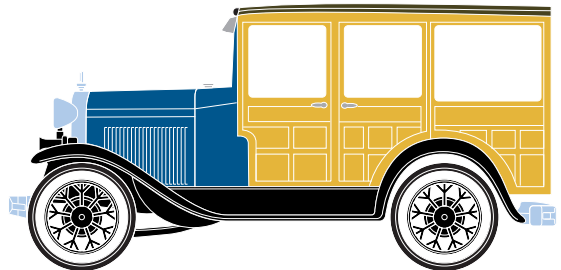

26409 Dark Blue

\$12.98

Era: 1931-Present

- All new tooling
- Completely assembled
- Rubber tires

- Clear window glazing
- Interior with separate steering wheel
- Chrome bumper

www.ford.com

Athearn Trains • 1550 Glenn Curtiss Street • Carson, CA • 90746
310-763-7140 • fax 310-763-7449 • www.athearn.com