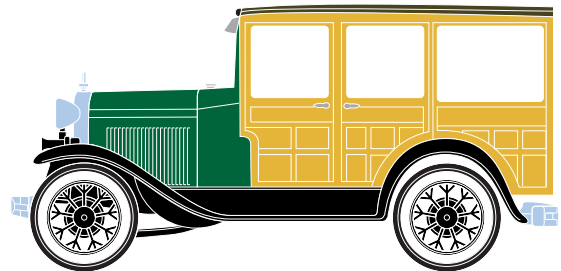

26408 Dark Green

$12.98