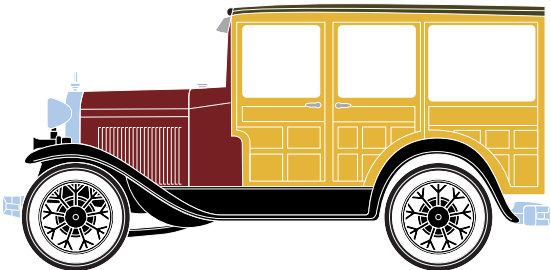

26407 Burgundy

$12.98