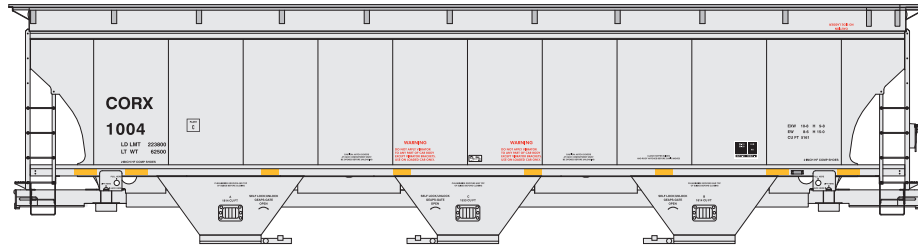

# Trinity Hopper

— 89251 CORX #1 \$29.98  
 — 89252 CORX #2 \$29.98

— 89253 CP Rail #1 \$29.98  
 — 89254 CP Rail #2 \$29.98

— 89255 GATX/CMO #1 \$29.98  
 — 89256 GATX/CMO #2 \$29.98

— 89257 MnSP #1 \$29.98  
 — 89258 MnSP #2 \$29.98