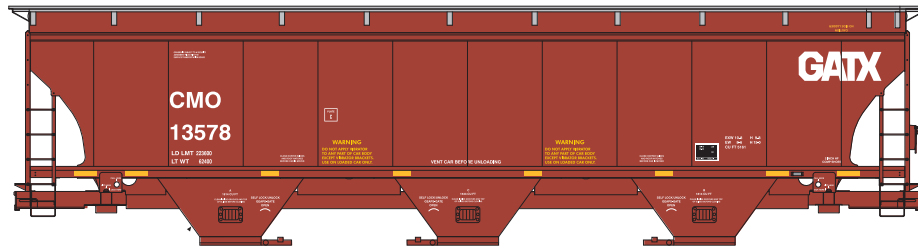

# Trinity Hopper

— 89251 CORX #1 \$29.98  
 — 89252 CORX #2 \$29.98

— 89253 CP Rail #1 \$29.98  
 — 89254 CP Rail #2 \$29.98

— 89255 GATX/CMO #1 \$29.98  
 — 89256 GATX/CMO #2 \$29.98

— 89257 MnSP #1 \$29.98  
 — 89258 MnSP #2 \$29.98