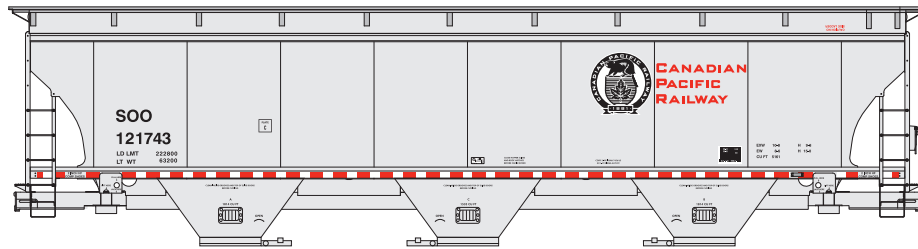

# Trinity Hopper

— 89251 CORX #1 \$29.98  
 — 89252 CORX #2 \$29.98

— 89253 CP Rail #1 \$29.98  
 — 89254 CP Rail #2 \$29.98

— 89255 GATX/CMO #1 \$29.98  
 — 89256 GATX/CMO #2 \$29.98

— 89257 MnSP #1 \$29.98  
 — 89258 MnSP #2 \$29.98