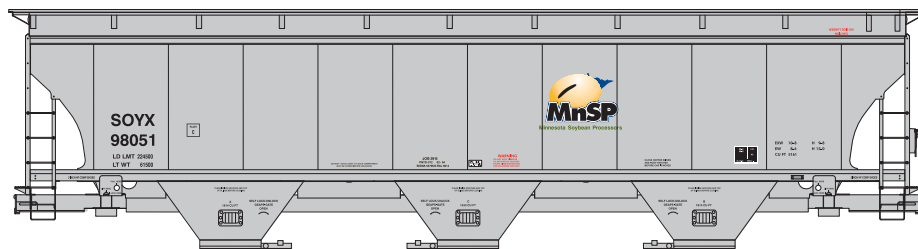

# Trinity Hopper

— 89251 CORX #1 \$29.98  
 — 89252 CORX #2 \$29.98

— 89253 CP Rail #1 \$29.98  
 — 89254 CP Rail #2 \$29.98

— 89255 GATX/CMO #1 \$29.98  
 — 89256 GATX/CMO #2 \$29.98

— 89257 MnSP #1 \$29.98  
 — 89258 MnSP #2 \$29.98